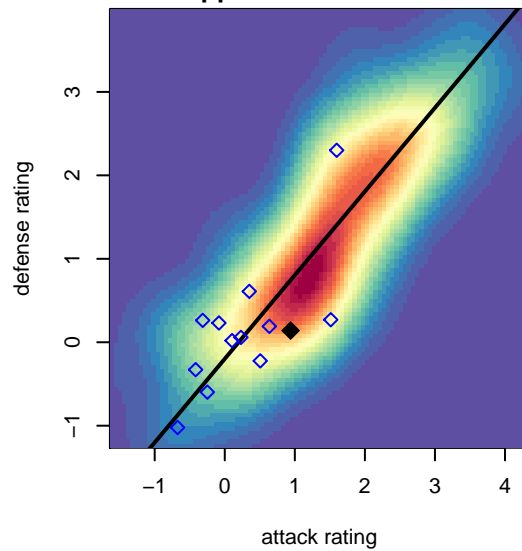

Shoreline SC Verrou G04

Shoreline, WA
 G04 total strength=956
 attack=2.56 defense=1.15
 fall league = PSPL Copa 1 – West U14
 spr league = Spr PSPL – '04 Copa 1 – West U1

alt names used:
 Shoreline Sports Club Verrou G04
 Shoreline Sports Club Verrou G04

Venues played:
 2017 PSPL Copa 1 – West U14
 2017 Spr PSPL – '04 Copa 1 – West U14

Shoreline SC Verrou G04
 Dots are actual minus expected GF (blue circles) and GA (red triangles).
 Blue line is smoothed change in attack strength. Red is smoothed change in defense strength.

**attack and defense variance (black dot)
relative to other teams
and top 10 in region**

**attack and defense rating
relative to others at age
and all opponents in last 13 months**

Performance relative to 13 month average