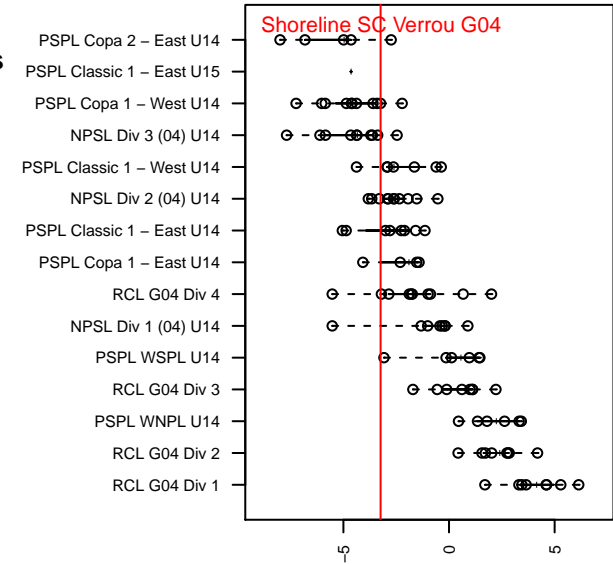

Shoreline SC Verrou G04

Shoreline, WA
 G04 total strength=956
 attack=2.56 defense=1.15
 fall league = PSPL Copa 1 – West U14
 spr league = Spr PSPL – '04 Copa 1 – West U1

alt names used:
 Shoreline Sports Club Verrou G04
 Shoreline Sports Club Verrou G04

Venues played:
 2017 PSPL Copa 1 – West U14
 2017 Spr PSPL – '04 Copa 1 – West U14

Shoreline SC Verrou G04
 Dots are actual minus expected GF (blue circles) and GA (red triangles).
 Blue line is smoothed change in attack strength. Red is smoothed change in defense strength.

**attack and defense variance (black dot)
relative to other teams
and top 10 in region**

**attack and defense rating
relative to others at age
and all opponents in last 13 months**

Performance relative to 13 month average