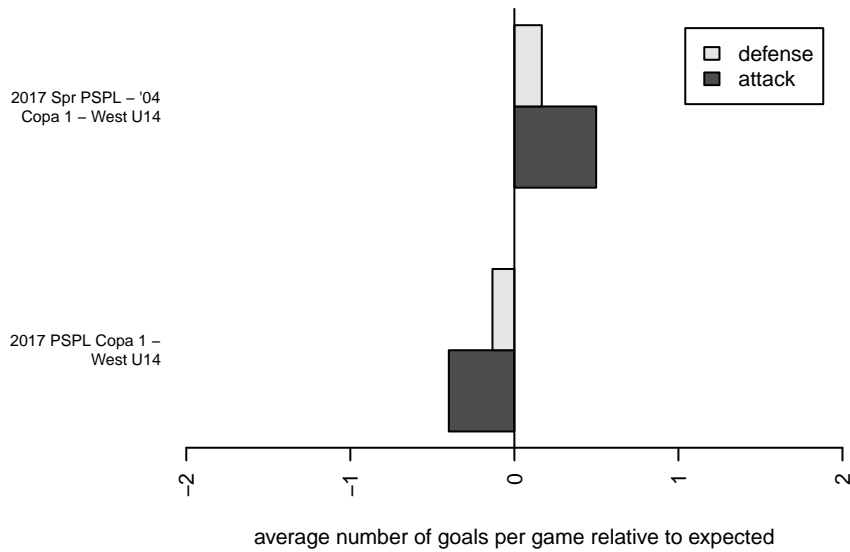

Shoreline SC Verrou G04

Shoreline, WA
 G04 total strength=956
 attack=2.56 defense=1.15
 fall league = PSPL Copa 1 – West U14
 spr league = Spr PSPL – '04 Copa 1 – West U1

alt names used:
 Shoreline Sports Club Verrou G04
 Shoreline Sports Club Verrou G04

Venues played:
 2017 PSPL Copa 1 – West U14
 2017 Spr PSPL – '04 Copa 1 – West U14

Shoreline SC Verrou G04
 Dots are actual minus expected GF (blue circles) and GA (red triangles).
 Blue line is smoothed change in attack strength. Red is smoothed change in defense strength.

**attack and defense variance (black dot)
relative to other teams
and top 10 in region**

**attack and defense rating
relative to others at age
and all opponents in last 13 months**

Performance relative to 13 month average