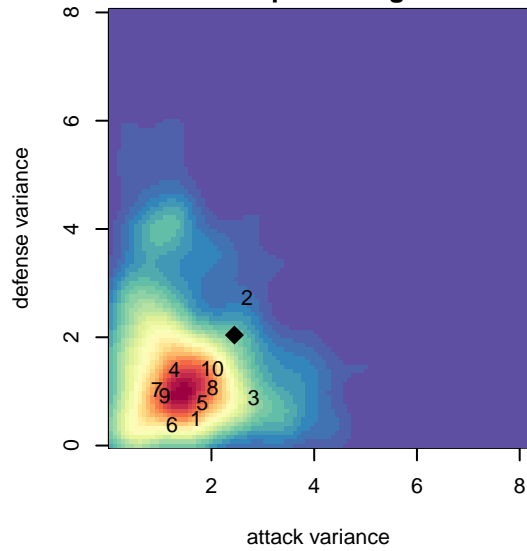

Shoreline SC Verrou G04

Shoreline, WA
 G04 total strength=956
 attack=2.56 defense=1.15
 fall league = PSPL Copa 1 – West U14
 spr league = Spr PSPL – '04 Copa 1 – West U1

alt names used:
 Shoreline Sports Club Verrou G04
 Shoreline Sports Club Verrou G04

Venues played:
 2017 PSPL Copa 1 – West U14
 2017 Spr PSPL – '04 Copa 1 – West U14

Shoreline SC Verrou G04
 Dots are actual minus expected GF (blue circles) and GA (red triangles).
 Blue line is smoothed change in attack strength. Red is smoothed change in defense strength.

**attack and defense variance (black dot)
relative to other teams
and top 10 in region**

**attack and defense rating
relative to others at age
and all opponents in last 13 months**

Performance relative to 13 month average