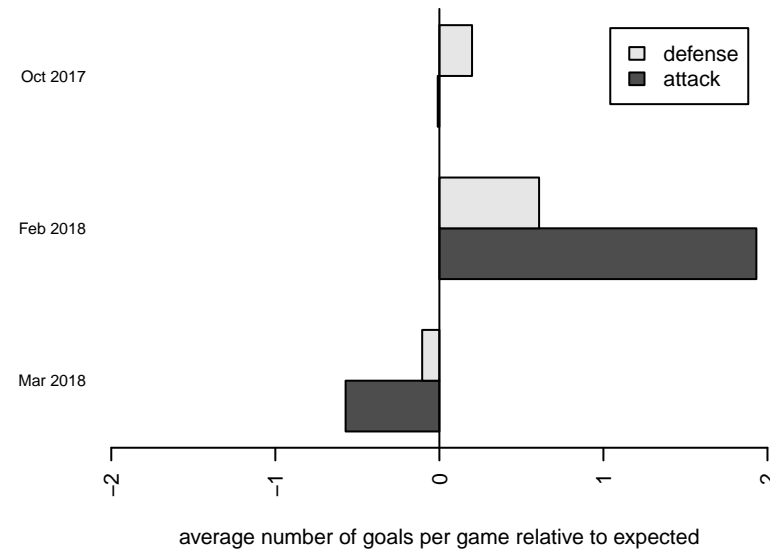

Performance relative to 13 month average