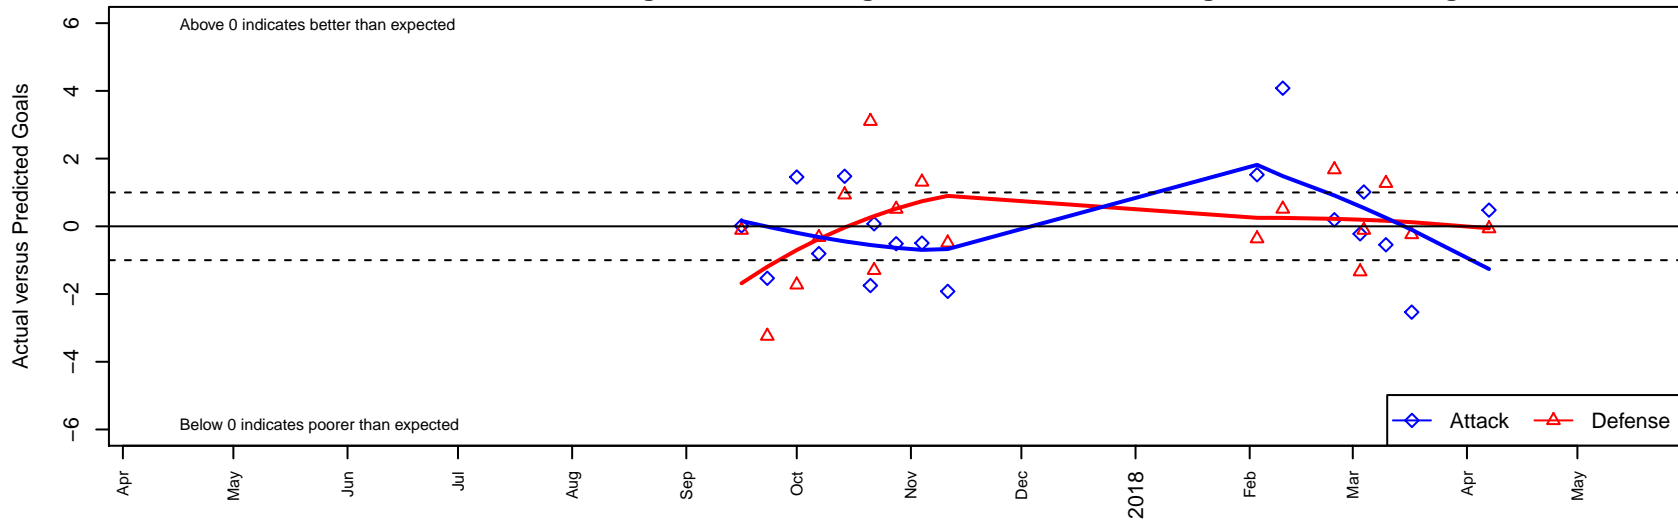

Shoreline SC Verrou G04

Shoreline, WA
 G04 total strength=956
 attack=2.56 defense=1.15
 fall league = PSPL Copa 1 – West U14
 spr league = Spr PSPL – '04 Copa 1 – West U1

alt names used:
 Shoreline Sports Club Verrou G04
 Shoreline Sports Club Verrou G04

Venues played:
 2017 PSPL Copa 1 – West U14
 2017 Spr PSPL – '04 Copa 1 – West U14

Shoreline SC Verrou G04
 Dots are actual minus expected GF (blue circles) and GA (red triangles).
 Blue line is smoothed change in attack strength. Red is smoothed change in defense strength.

**attack and defense variance (black dot)
relative to other teams
and top 10 in region**

**attack and defense rating
relative to others at age
and all opponents in last 13 months**

Performance relative to 13 month average